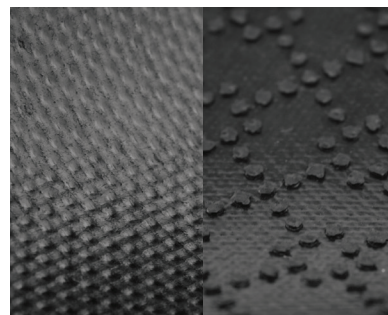

ColorStar® Entrance Floor Mat

Logo Mats • Indoor

ColorStar mats feature your custom logo or artwork digitally printed on ECO-friendly PET carpet. Choose from 66 standard color options

- Yarn contains 100% post-consumer recycled content.
- Photographic Print Quality.
- Incredible stain resistance: no cross staining, easy to clean.
- Produced within 24 hours.

ColorStar® Entrance Floor Mat

Logo Mats • Indoor

100% PET Carpet

Reinforced rubber edges

Smooth or claw backing

Standard Sizes (cm)

60x85	115x250
75x85	115x300
85x115	150x200
85x150	150x240
85x300	150x250
115x180	150x300
115x200	200x200
115x240	200x300

Maximum size: 200 cm x 550 cm
Size Tolerance: +/- 2%

Specifications

- Yarn:** Continuous filament PET yarn with 100% post-consumer recycled content
- Carpet weight:** 900 g/m²
- Rubber:** Nitrile EXST™ (border 2,5mm/center 1,5mm)
- Total weight:** 2,90 kg/m²
- Also available in 3mm rubber backing