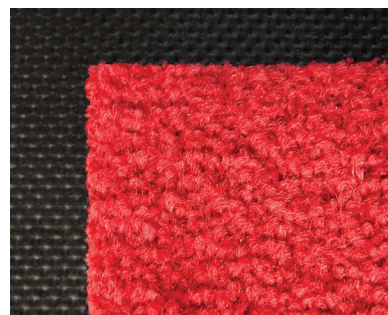

ColorStar® Entrance Floor Mat

Logo Mats • Indoor

ColorStar mats feature your custom logo or artwork digitally printed on ECO-friendly PET carpet. Choose from 66 standard color options

- Yarn contains 100% post-consumer recycled content.
- Photographic Print Quality.
- Incredible stain resistance: no cross staining, easy to clean.
- Produced within 24 hours.

ColorStar® Entrance Floor Mat

Logo Mats • Indoor

100% PET Carpet

Reinforced rubber edges

Smooth or claw backing

Standard Sizes (cm)

60x85	115x250
75x85	115x300
85x115	150x200
85x150	150x240
85x300	150x250
115x180	150x300
115x200	200x200
115x240	200x300

Maximum size: 200 cm x 550 cm
Size Tolerance: +/- 2%

Specifications

- Yarn:** Continuous filament PET yarn with 100% post-consumer recycled content
- Carpet weight:** 900 g/m²
- Rubber:** Nitrile EXST™ (border 2,5mm/center 1,5mm)
- Total weight:** 2,90 kg/m²
- Also available in 3mm rubber backing